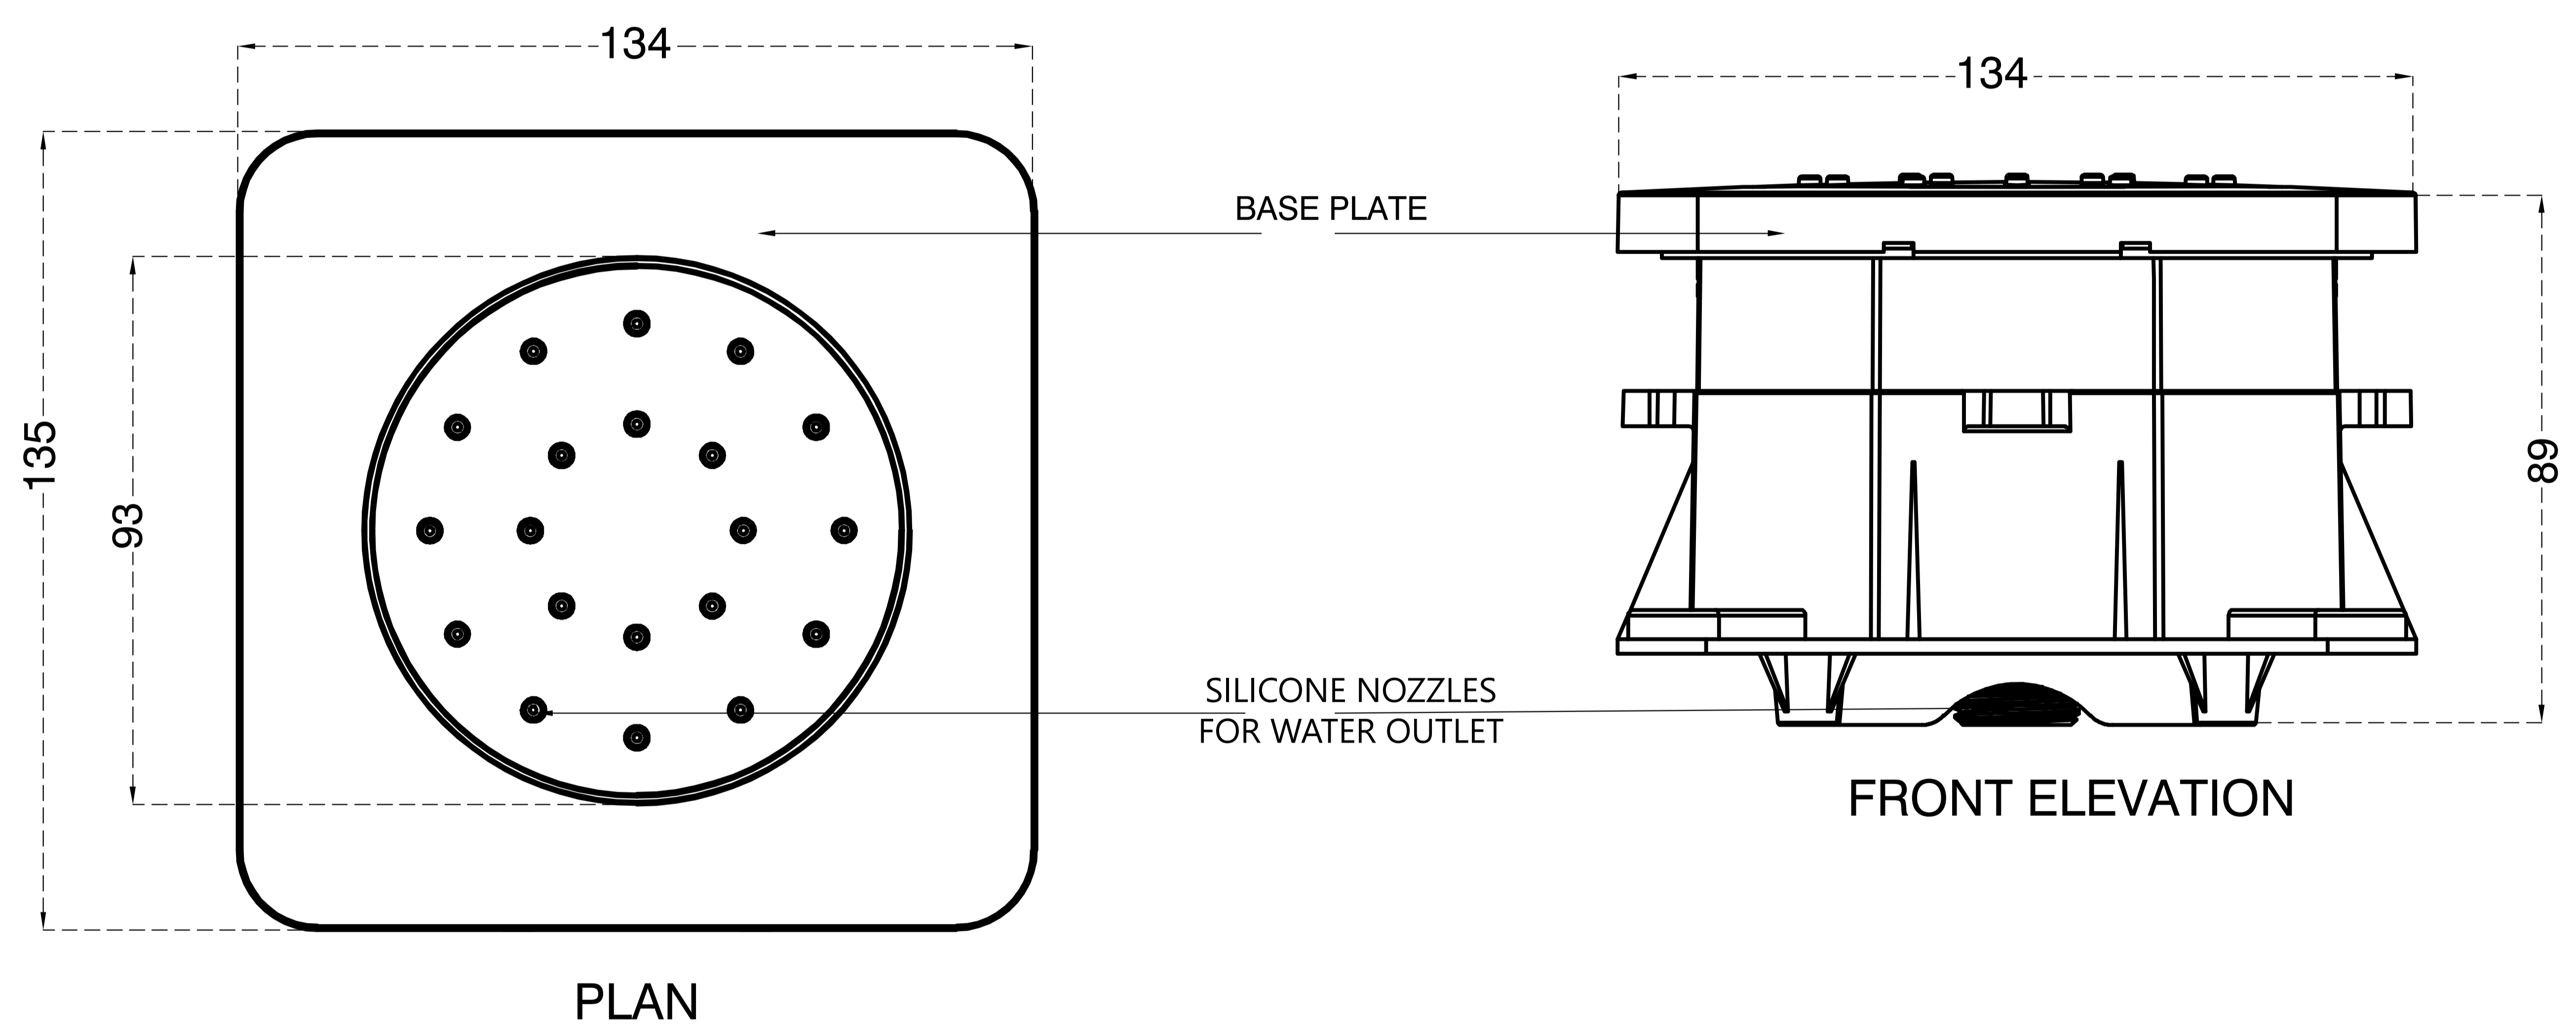

# Body Shower with Concealed-Installation System

Product Code : 1499

## Technical Drawing

All dimension are in **mm**